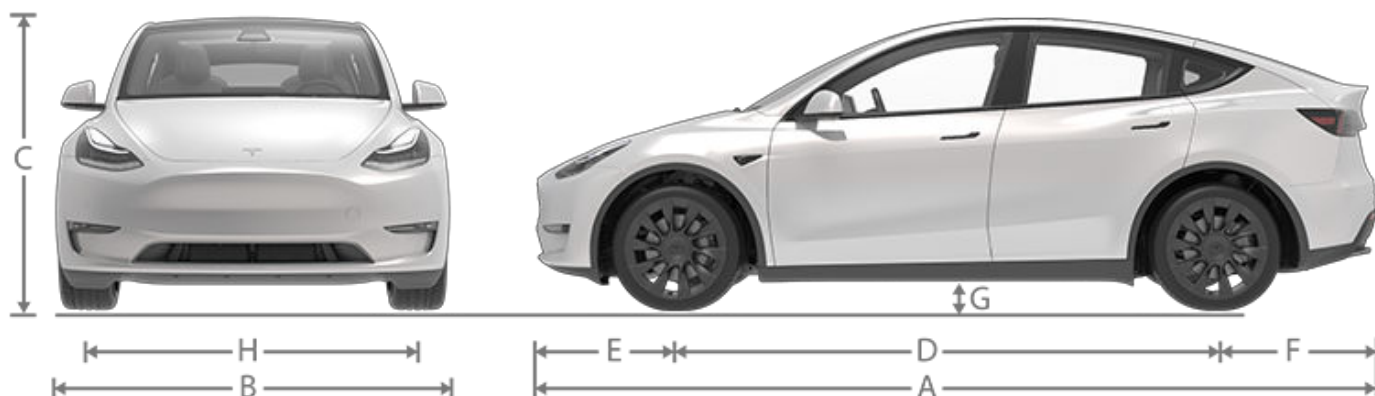

Dimensions

Exterior Dimensions

A	Overall Length	187 in	4751 mm
B	Overall Width (including mirrors)	83.8 in	2129 mm
	Overall Width (including folded mirrors)	77.9 in	1978 mm
	Overall Width (excluding mirrors)	75.6 in	1921 mm
C	Overall Height	64 in	1624 mm
D	Wheel Base	113.8 in	2890 mm
E	Overhang - Front	34.4 in	875 mm
F	Overhang - Rear	38.8 in	986 mm
G	Ground Clearance (with 2 passengers)	Performance 6.2 in Non-Performance 6.8 in	Performance 157 mm Non-Performance 172 mm
H	Track, non 21" wheels - Front	64.4 in	1636 mm
	Track, non 21" wheels - Rear	64.4 in	1636 mm
	Track, 21" wheels - Front	64.8 in	1646 mm
	Track, 21" wheels - Rear	64.2 in	1630 mm

*Values are approximate. Dimensions can vary depending on a vehicle's options and various other factors.

⚠ CAUTION: Depending on configuration (such as wheel selection), your vehicle's liftgate can open up to approximately 7.5 feet (2.3 meters) high. See [Adjusting Liftgate Opening Height on page 26](#) to adjust the liftgate height and prevent it from coming into contact with low ceilings or other objects.

Cargo Volume

Model Y with 5 Seats:

Front trunk	4.1 cu ft (117 L)
Behind first row, second row seats folded	72.1 cu ft (2041 L)
Behind second row, seats not folded	30.2 cu ft (854 L)
Maximum total cargo volume with driver and front passenger	76.2 cu ft (2158 L)
Maximum total cargo volume with 5 passengers	34.3 cu ft (971 L)

Dimensions

Maximum total cargo volume with 7 passengers	17 cu ft (480 L)
--	------------------